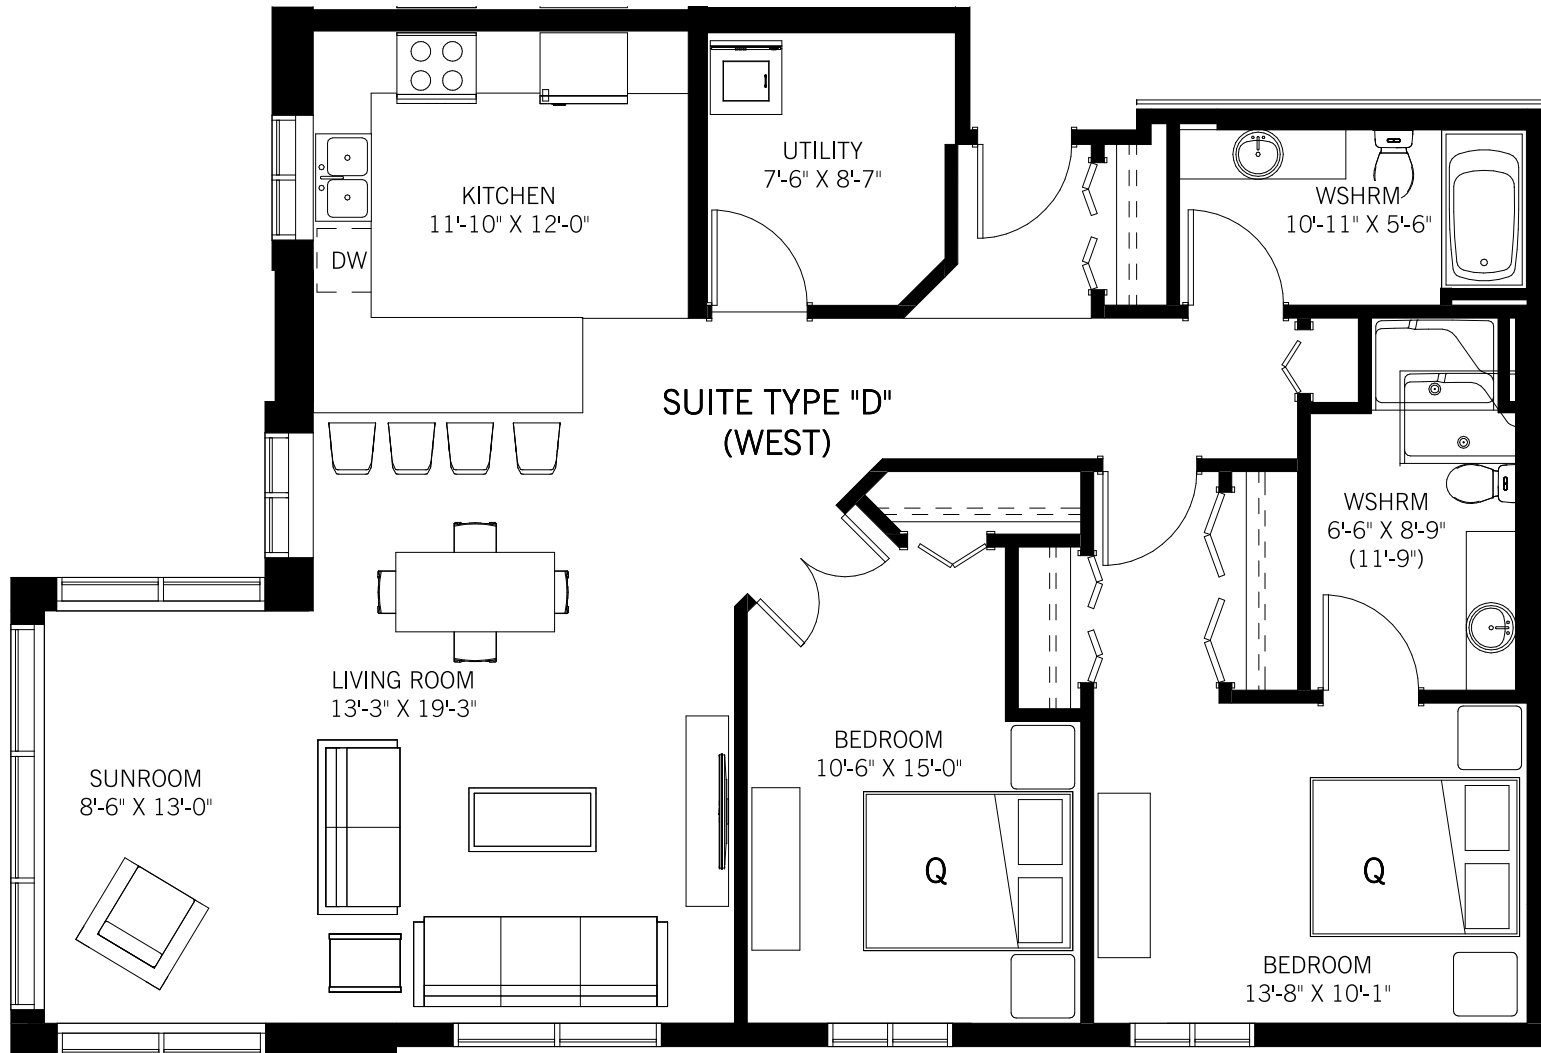

Sq ft is 1266

**ft3**

Architecture  
Landscape  
Interior Design

Sq Ft is 1209

**ft3**

Architecture  
Landscape  
Interior Design

Sq Ft is 1023

**ft3**

Architecture  
Landscape  
Interior Design

Sq Ft is 1334

**ft3**

Architecture  
Landscape  
Interior Design

Sq Ft is 996

**ft3**

Architecture  
Landscape  
Interior Design