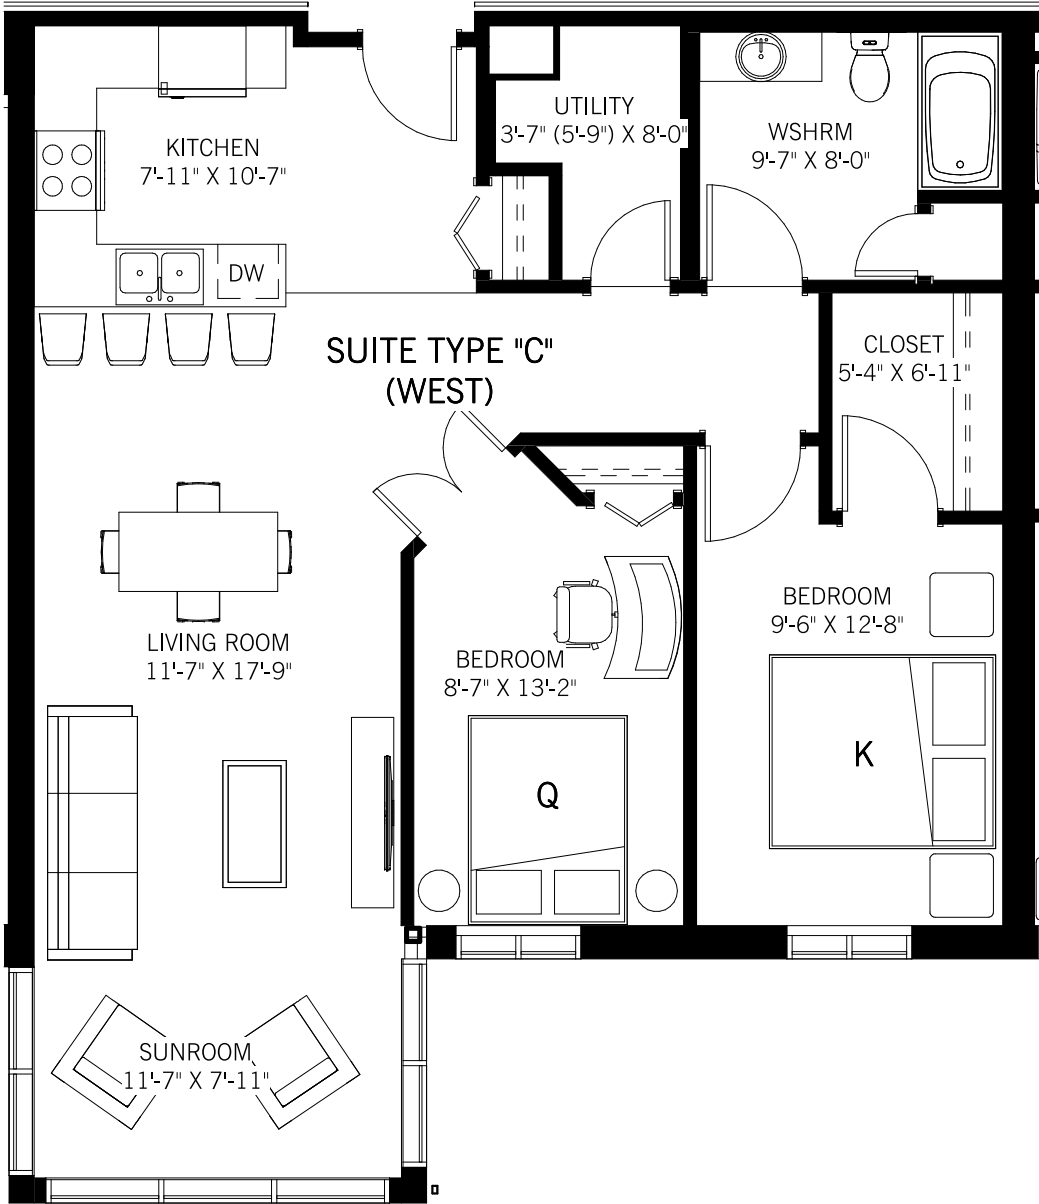

Sq ft is 1266

**ft3**

Architecture  
Landscape  
Interior Design

Sq Ft is 1209

**ft3**

Architecture  
Landscape  
Interior Design

Sq Ft is 1023

**ft3**

Architecture  
Landscape  
Interior Design

Sq Ft is 1334

**ft3**

Architecture  
Landscape  
Interior Design

Sq Ft is 996

**ft3**

Architecture  
Landscape  
Interior Design