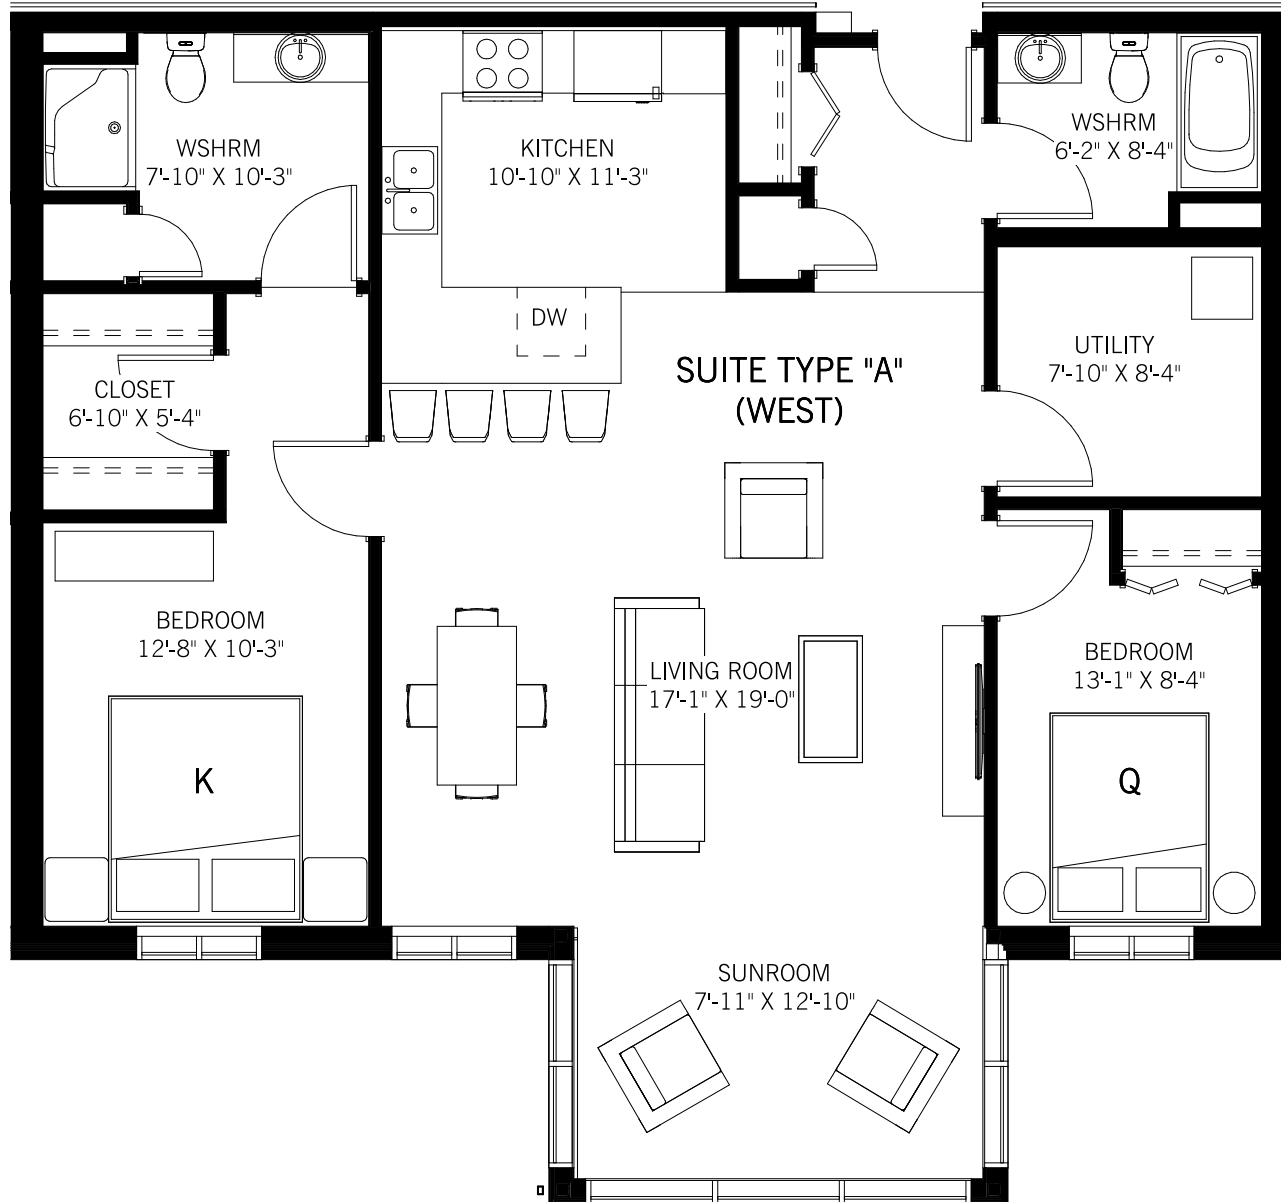

Sq ft is 1266

**ft3**

Architecture  
Landscape  
Interior Design

Sq Ft is 1209

**ft3**

Architecture  
Landscape  
Interior Design

Sq Ft is 1023

**ft3**

Architecture  
Landscape  
Interior Design

Sq Ft is 1334

**ft3**

Architecture  
Landscape  
Interior Design

Sq Ft is 996

**ft3**

Architecture  
Landscape  
Interior Design