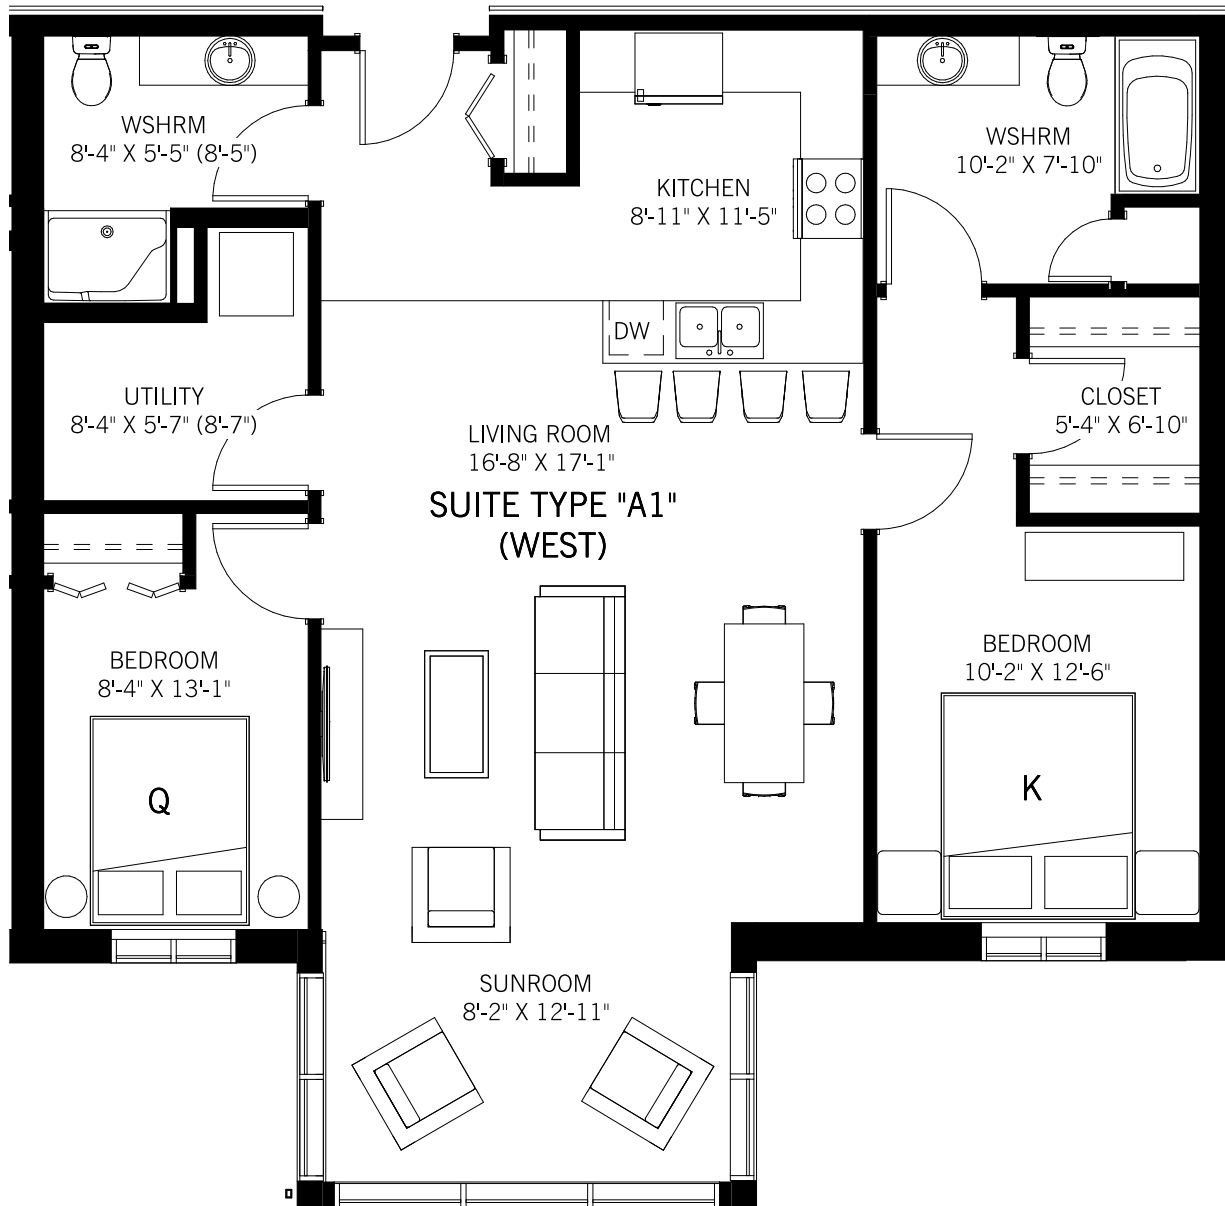

Sq ft is 1266

**ft3**

Architecture  
Landscape  
Interior Design

Sq Ft is 1209

**ft3**

Architecture  
Landscape  
Interior Design

Sq Ft is 1023

**ft3**

Architecture  
Landscape  
Interior Design

Sq Ft is 1334

**ft3**

Architecture  
Landscape  
Interior Design

Sq Ft is 996

**ft3**

Architecture  
Landscape  
Interior Design