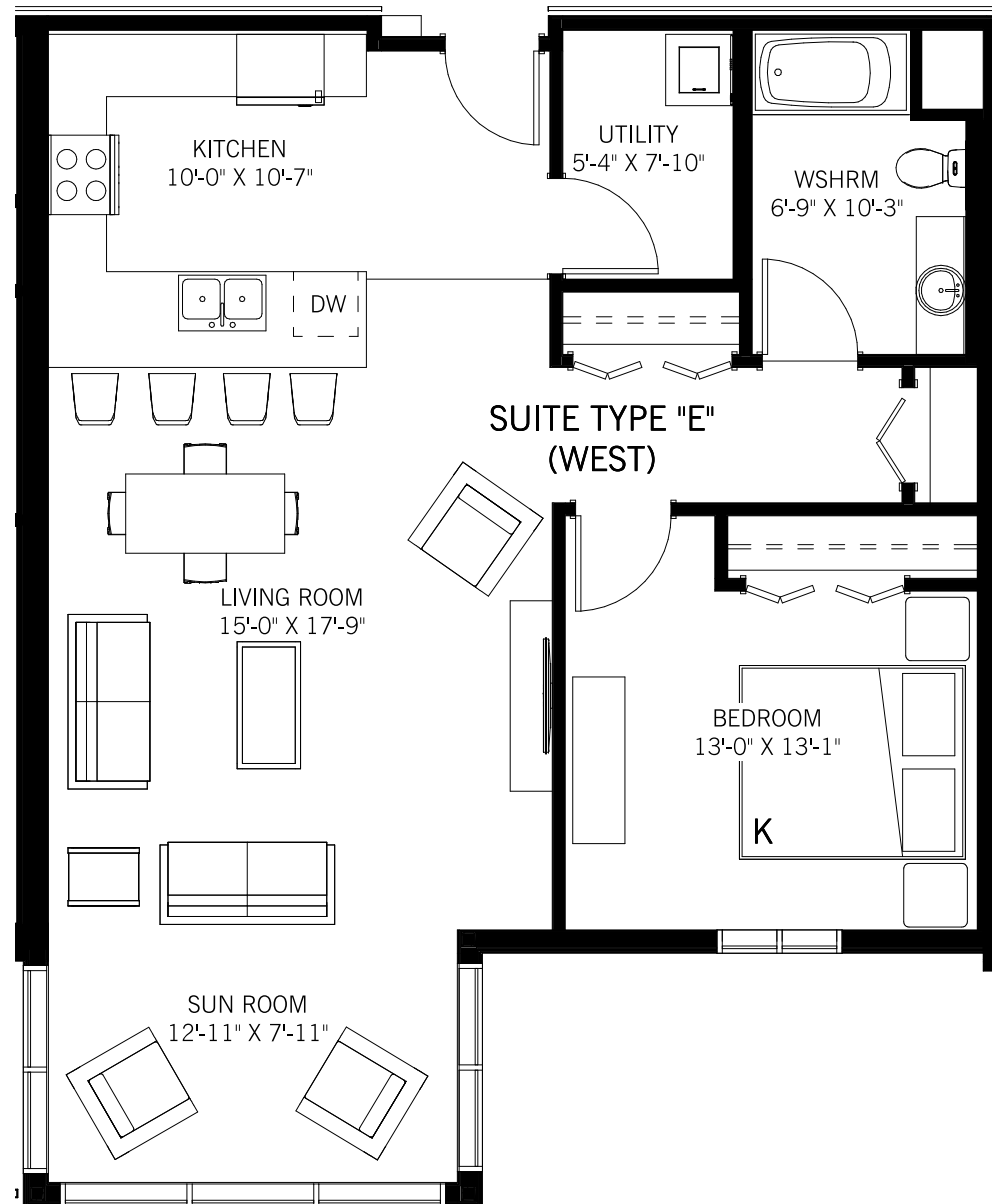

Sq ft is 1266

**ft3**

Architecture  
Landscape  
Interior Design

Sq Ft is 1209

**ft3**

Architecture  
Landscape  
Interior Design

Sq Ft is 1023

**ft3**

Architecture  
Landscape  
Interior Design

Sq Ft is 1334

**ft3**

Architecture  
Landscape  
Interior Design

Sq Ft is 996

**ft3**

Architecture  
Landscape  
Interior Design